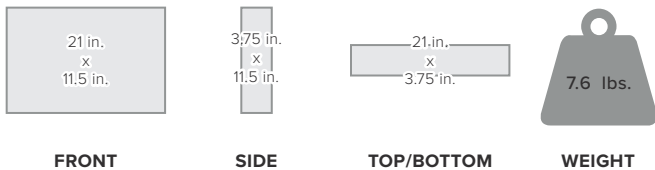

Package Dimensions

21 L x 11.5 W x 3.75 H

MASTER CARTON: 22 L x 18.5 W x 12.5 H | 33.87 lbs. | QTY 4

FOR PARTNER'S USE

470354_Drive-REACH-RV_SS_111620

Support

2-Year Warranty from Purchase.

Website: <http://support.weboost.com>