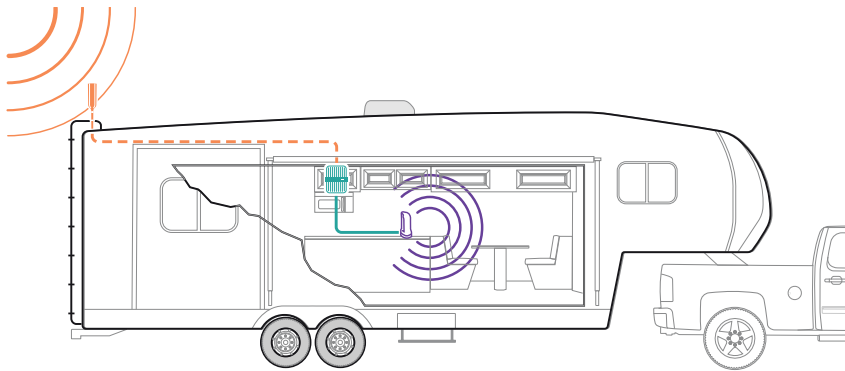

The Drive Reach RV kit comes with everything for DIY installation; including 25’ of RG-6 extender cable for ideal booster placement within RVs of any size. With side-exit adapter and mounting hardware, the outside antenna fits universal CB-antenna mounts and exterior RV ladder poles. Drive Reach RV is compatible with all cell phones, hotspots, cellular-connected tablets, and other cell devices on all US mobile carriers—including Verizon, Sprint, AT&T, and T-Mobile.

Like all weBoost boosters, the Drive Reach RV is FCC-approved and comes with a 2-year warranty.

Specifications

MODEL NUMBER	470354*	
FREQUENCIES	Band 12/17	700 MHz
	Band 13	700 MHz
	Band 5	850 MHz
	Band 4	1700/2100 MHz
	Band 25/2*	1900 MHz
MAX GAIN	50 dB	
IMPEDANCE	50 Ohm	
POWER	5V / 4.5A	
CONNECTORS	SMB Female	
BOOSTER DIMENSIONS	6 x 4.5 x 1.5 in.	
BOOSTER WEIGHT	1.8 lbs	

*New frequency band utilized by Drive Reach RV

Installation

- 1 Receives signal:** The powerful antenna reaches out to access a voice and data signal, and delivers it to the booster.
- 2 Boost signal:** The booster receives the signal, amplifies it, and serves as a relay between your phone and the nearest cell tower.
- 3 Broadcasts signal:** Your devices get a stronger signal, and calls and data are fed through the booster back to the network.