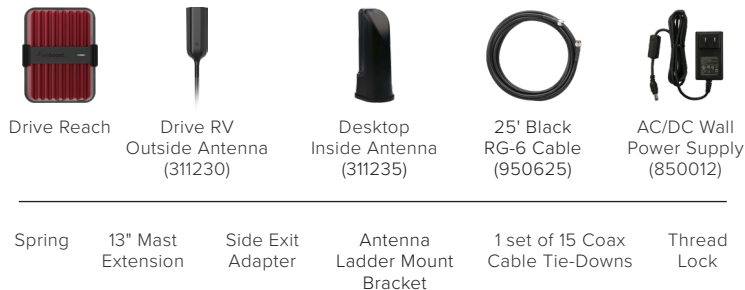

Drive Reach RV

SKU: 470354 MAP: \$499.99

FEATURES

- Modular antenna design for optimal positioning on RVs.
- Outside antenna fits universal CB mounts (3/8-24 thread).
- Spring base protects antenna from wind and low branches.
- Works with ALL phones and cellular devices on ALL carriers.
- Boosts cell signal in RVs when parked or while in motion.

- BOOSTS SIGNAL ON ALL AVAILABLE NETWORK SPEEDS
- FAST NETWORK SPEEDS
- UP TO +50 dB GAIN
- MULTI-USER WIRELESS BOOSTER

Kit Includes

About

The **Drive Reach RV** is a versatile, multi-user, in-vehicle cell signal booster—designed for use with all RV classes and towable trailers. Backed by up to 50 dB max gain, the Drive Reach RV delivers the strongest cell signal possible on all available network speeds. The enhanced outside antenna’s modular design allows for custom setup and optimal positioning for signal reception. Whether parked or on the road, Drive Reach RV users experience fewer dropped calls, better voice quality, uninterrupted texts, faster data speeds, better streaming, and improved hotspot capability.

The Drive Reach RV kit comes with everything for DIY installation; including 25’ of RG-6 extender cable for ideal booster placement within RVs of any size. With side-exit adapter and mounting hardware, the outside antenna fits universal CB-antenna mounts and exterior RV ladder poles. Drive Reach RV is compatible with all cell phones, hotspots, cellular-connected tablets, and other cell devices on all US mobile carriers—including Verizon, Sprint, AT&T, and T-Mobile.

Like all weBoost boosters, the Drive Reach RV is FCC-approved and comes with a 2-year warranty.

Specifications

MODEL NUMBER	470354*	
FREQUENCIES	Band 12/17	700 MHz
	Band 13	700 MHz
	Band 5	850 MHz
	Band 4	1700/2100 MHz
	Band 25/2*	1900 MHz
MAX GAIN	50 dB	
IMPEDANCE	50 Ohm	
POWER	5V / 4.5A	
CONNECTORS	SMB Female	
BOOSTER DIMENSIONS	6 x 4.5 x 1.5 in.	
BOOSTER WEIGHT	1.8 lbs	