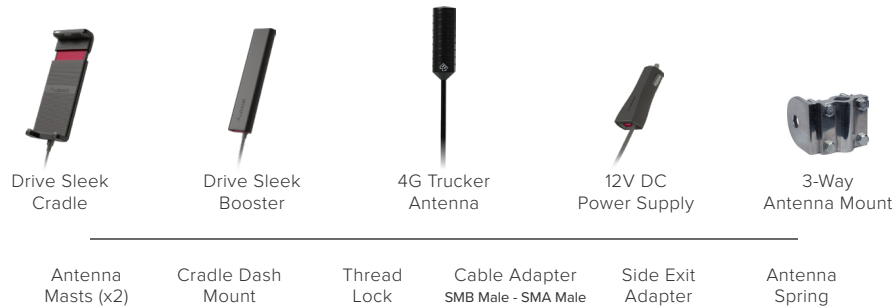

Drive Sleek OTR

SKU: 470235 MSRP: \$279.99

FEATURES

- Boosts 4G LTE & 3G for large trucks and RV's with 4G Trucker Antenna
- Single cellular device, cradle signal booster
- Works with ALL phones and ALL carriers
- Enhances talk, text, and high-speed 4G LTE internet

- LTE** FASTEST NETWORK SPEEDS
- 4G** FAST NETWORK SPEEDS
- +** UP TO +23 dB GAIN
- PERSON** SINGLE USER CRADLE BOOSTER

Kit Includes

About

The weBoost **Drive Sleek OTR** cellular signal booster improves voice and 4G/LTE and 3G data speeds inside your semi-truck, wherever the road takes you.

Designed specifically for today's connected truck driver, this kit combines the popular Drive Sleek cradle booster along with our best-performing 4G Trucker Antenna in a versatile, cost-effective communications solution.

The included 4G Trucker Antenna is compatible with all 3/8" x 24 CB antenna mounting points on the truck, or any after-market CB antenna mount.

This cellular signal booster delivers the maximum signal gain allowed by the FCC for cellular cradle boosters and comes with all components needed in one package, making DIY installation a breeze. Like all weBoost products, the Drive Sleek OTR come with a 2-year warranty.