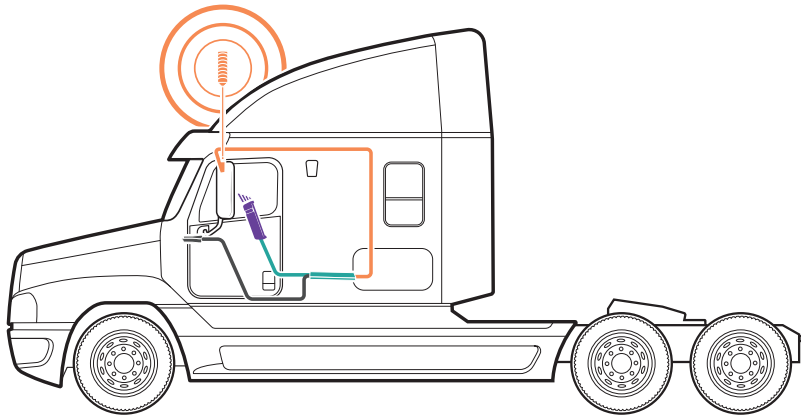

Installation

1. 1 **Receives signal:** The powerful antenna reaches out to access a voice and 3G, 4G, and LTE data signal, and delivers it to the booster.
2. 2 **Boost signal:** The booster receives the signal, amplifies it, and serves as a relay between your phone and the nearest cell tower.
3. 3 **Broadcasts signal:** Your cellular phone gets a stronger signal, and calls (plus data) are fed through the booster, back to the cellular network.

Available Accessories

Optional Antenna Kits

Not available accessories at this time.

Package Dimensions

21.75 L x 12.25 W x 3.50 H

MASTER CARTON: 22.5 L x 19 W x 13.5 H | 29.870 lbs. | QTY 5

Support

2 Year Warranty from Purchase.

Website: <http://support.weboost.com>

Phone: +1 866 294 1660
Monday to Saturday

FOR PARTNER'S USE

UPC