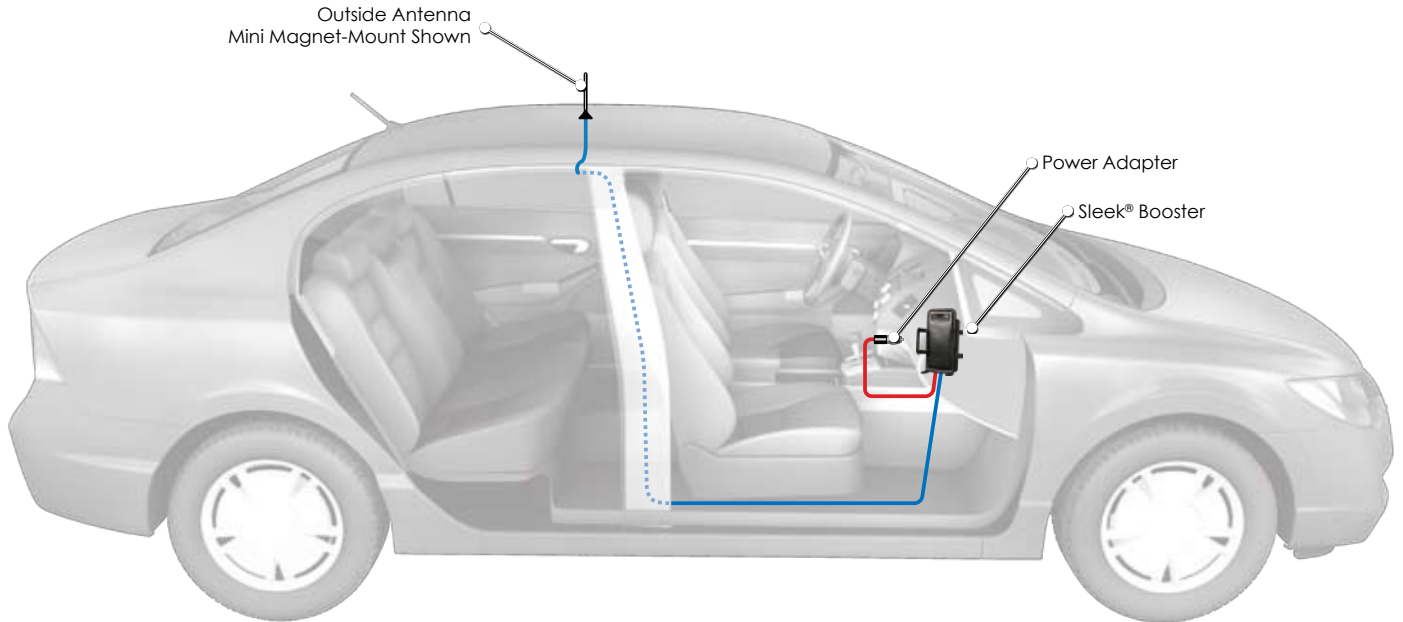

INSTALL DIAGRAM

All components shown are included
For indoor use see kit 859970

SPECIFICATIONS

Part Number	815125		
Frequency	746 - 757 MHz 776 - 787 MHz	824-894 MHz	1850-1990 MHz
Gain	20 dB	20 dB	26 dB
Max Uplink Power	750 mw	1240 mw	1800 mw
Noise Figure	5.0 dB nominal	3.0 dB nominal	3.0 dB nominal
Flatness	±4 dB		
Power Requirements	5V DC		
Connectors	Antenna: SMA Female • Power adapter: Mini USB		
Dimensions	2.25 x 4.25 x 2.5 (inch) 5 x 9.5 x 5.6 (cm)		
Weight	2.5 (oz) / 0.07 (kg)		

BENEFITS & FEATURES

- Boosts Verizon Wireless® 700 MHz LTE as well as 3G & 2G cellular signals on 800 MHz & 1900 MHz
- Boosts both voice and data communications
- Provides a strong, reliable signal in weak signal areas
- Faster, cleaner 3G & 4G data transfers
- More than 20 times the power of your cell phone alone
- Extends device battery life
- Simple DIY installation