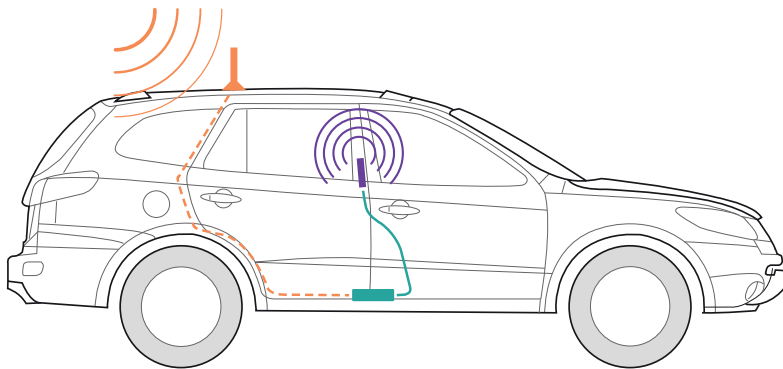

- LTE** FASTEST NETWORK SPEEDS
- +** UP TO +50 dB GAIN
- +** MULTI-USER WIRELESS BOOSTER

Kit Includes

Drive 4G-X

4" Mini Magnet-Mount Antenna (301126)

4G Slim Low-Profile Antenna (314401)

Power Supply (859913)

About

weBoost's **Drive 4G-X** is our most powerful, professional grade 4G vehicle cell phone signal booster. Commonly used by first responders throughout North America to boost signals while out on the road with a 60% larger service range than the other boosters out there. The Drive 4G-X ensures that you get better voice and data with fewer dropped calls, improved voice quality, faster uploads and downloads, and allows up to 2 hours additional talk time in weak-signal areas. weBoost's 4G-X boosts cell signals up to 32x and enhances 4G LTE and 3G signals for everyone in the vehicle whether it's a car, truck, van or RV.

Compatible with all U.S. wireless carriers including Verizon, AT&T, Sprint, T-Mobile, US Cellular, Straight Talk and more. All components needed for installation are included as well as simple instructions for a quick, easy setup. Plug the Drive 4G-X into the car's power supply, place the magnetic antenna on the center of the roof, and get better wireless signal on the road now.

Installation

- 1 Receives signal:** The powerful antenna reaches out to access a voice and 3G, 4G, and LTE data signal, and delivers it to the booster.
- 2 Boost signal:** The booster receives the signal, amplifies it, and serves as a relay between your phone and the nearest cell tower.
- 3 Broadcasts signal:** Your devices get a stronger signal, and calls and data are fed through the booster back to the network.