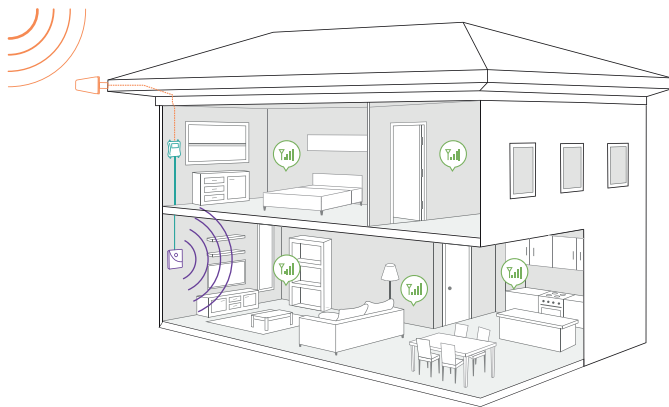

Kit Includes

Connect 4G-X Outside Directional Antenna (314411) Inside Panel Antenna (311135) Power Supply (850010) 75' + 60' Black Low Loss Wilson 400 Coax Cables (952375) (952360)

Specifications

MODEL NUMBER	471104*	
FREQUENCIES	Band 12/17	700 MHz
	Band 13	700 MHz
	Band 5	850 MHz
	Band 4	1700/2100 MHz
	Band 2	1900 MHz
MAX GAIN	70 dB	
IMPEDANCE	50 Ohm	
POWER	110-240V AC, 50-60 Hz, 20 W	
CONNECTORS	N-Female	
BOOSTER DIMENSIONS	8.75 x 6.25 x 1.5 in	
BOOSTER WEIGHT	2.575 lbs	

Installation

- 1 Receives signal:** The powerful antenna reaches out to access a voice and 3G, 4G, and LTE data signal, and delivers it to the booster.
- 2 Boost signal:** The booster receives the signal, amplifies it, and serves as a relay between your phone and the nearest cell tower.
- 3 Broadcasts signal:** Your devices get a stronger signal, and calls and data are fed through the booster back to the network.