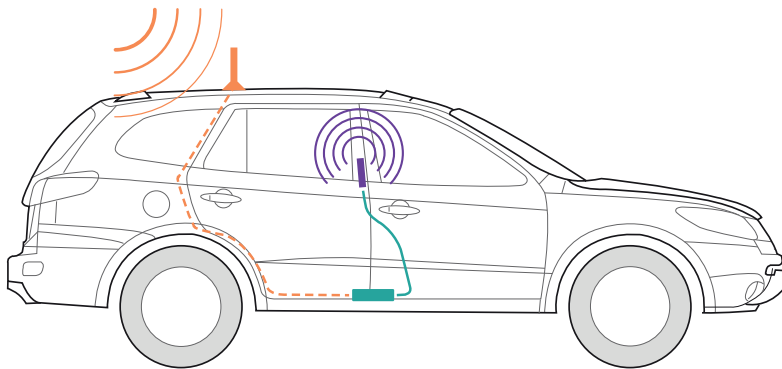

Installation

1. **1 Receives signal:** The powerful antenna reaches out to access voice and data signals, and deliver them to the booster.
2. **2 Boost signal:** The booster receives the signal, amplifies it, and serves as a relay between your phone and the nearest cell tower.
3. **3 Broadcasts signal:** Your devices get a stronger signal, and calls and data are fed through the booster back to the network.

Available Accessories

Optional Antenna Kits

Package Dimensions

4 L x 6.25 W x 8 H

MASTER CARTON: 25 L x 17 W x 16 H | 54 lbs.

Support

2-Year Warranty from Purchase.

Website: <http://support.weboost.com>

Phone: +1 866 294 1660
Monday to Saturday

FOR PARTNER'S USE

***WARNING:** Cancer and Reproductive Harm - www.P65Warnings.ca.gov.

ASSEMBLED IN THE USA

UPC

475021